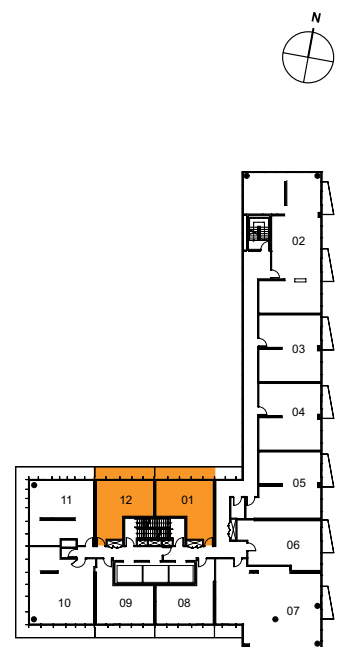

PODIUM SUITES

446 SQ FT / STUDIO

INTERIOR: 446 SQ FT / EXTERIOR: 113 SQ FT / TOTAL: 559 SQ FT
SUITES: 701/801/901/1001 & 712/812/912/1012

SIXTY

COLBORNE

FLOORS: 7-10

freed

Furniture for illustrative purposes only. Sizes and specifications subject to change without notice. E + O.E.