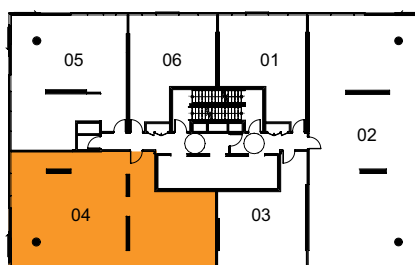

TOWER SUITES

1479 SQ FT / THREE BEDROOM

INTERIOR: 1479 SQ FT

SUITES: 1504/1704/2004/2105/2304

SIXTY COLBORNE

FLOORS: 15,17,20,23

FLOOR: 21

freed