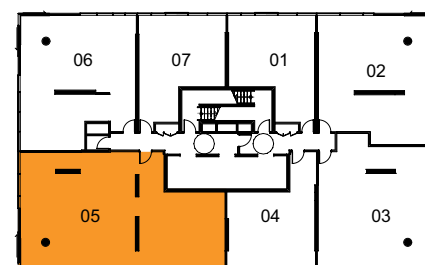

TOWER SUITES

1479 SQ FT / THREE BEDROOM

INTERIOR: 1479 SQ FT

SUITES: 1504/1704/2004/2105/2304

SIXTY COLBORNE

FLOORS: 15,17,20,23

FLOOR: 21

freed